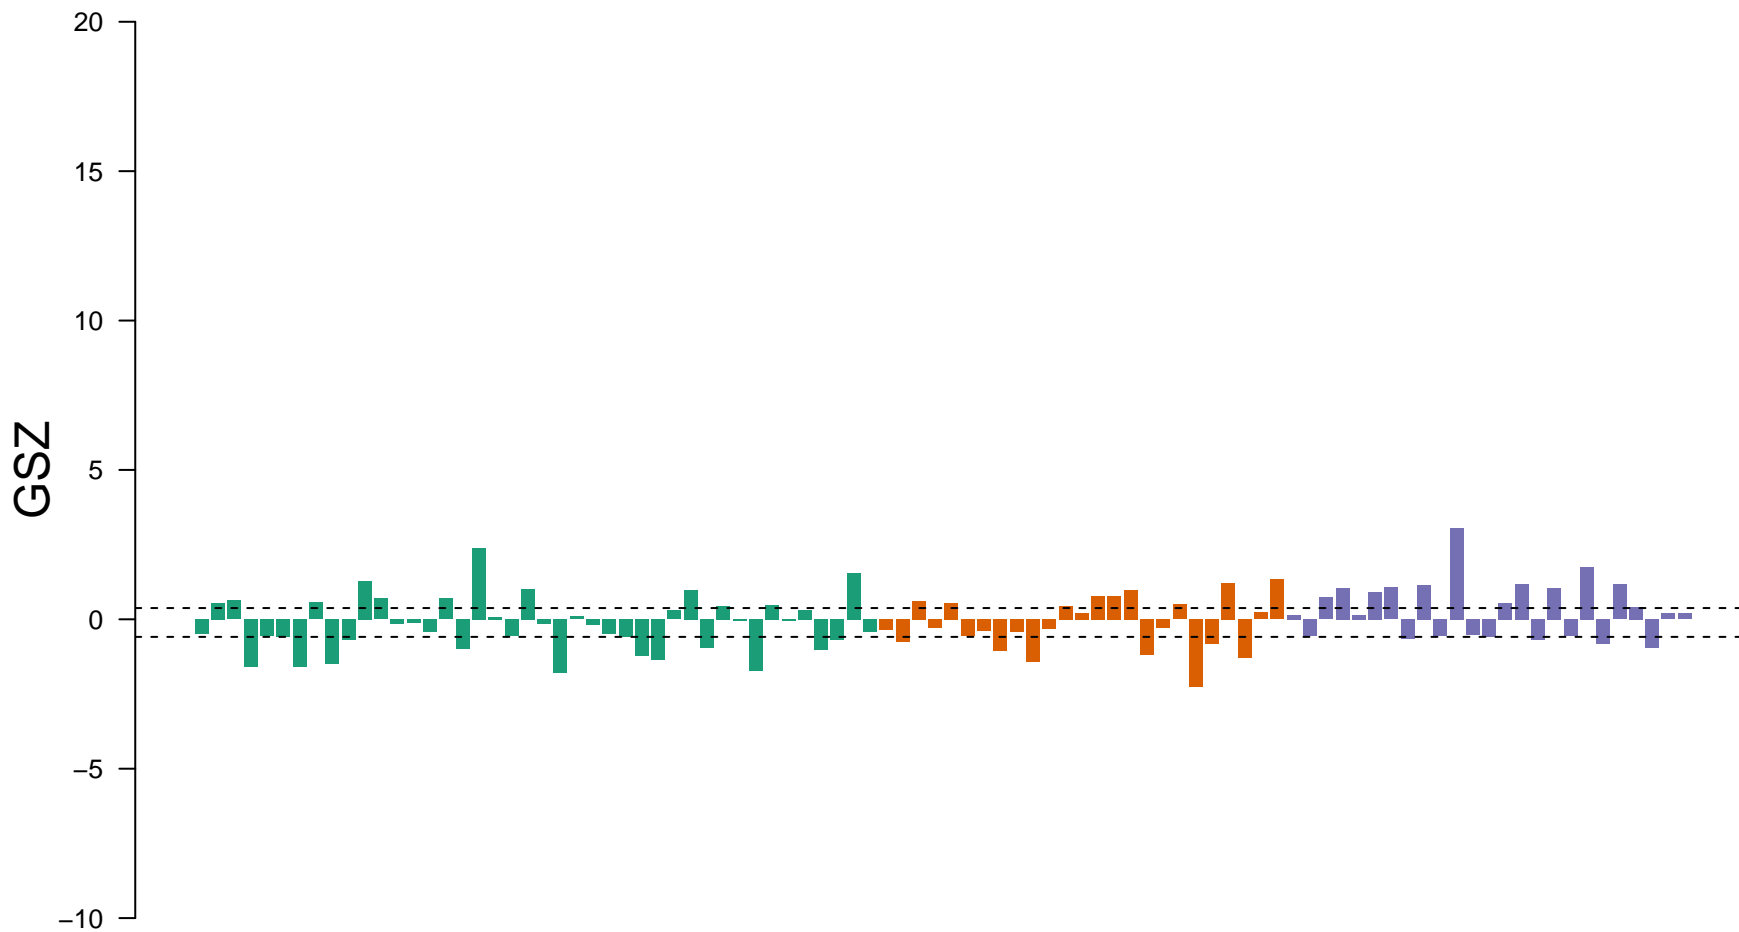

armadillo repeat domain binding

on  
 -  
 off

# armadillo repeat domain binding

Enrichment in overexpression spots

Enrichment in kMeans clusters