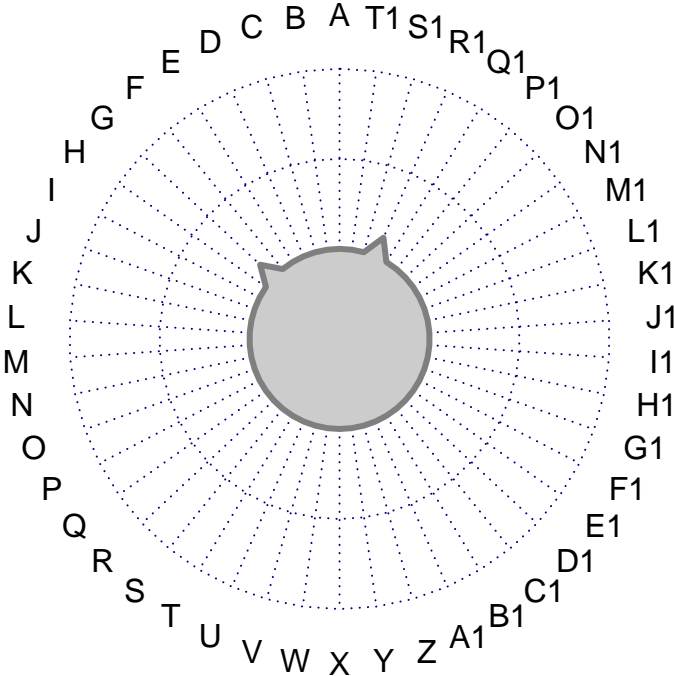

armadillo repeat domain binding

on  
 -  
 off

# armadillo repeat domain binding

Enrichment in overexpression spots

Enrichment in kMeans clusters